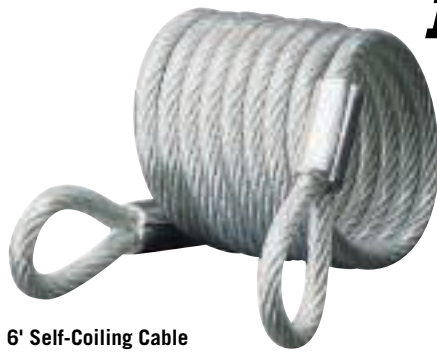

**Master
Lock.**

6' Self-Coiling Cable
Clear vinyl, 1/4" diameter.
2,500-lb. pull strength.
209526 **$8.29**