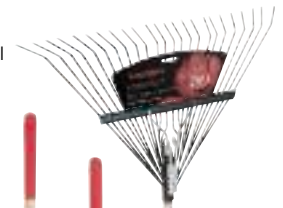

(6) Easy-to-change seed plates for corn, beans, peas, radishes, carrots, and beets. Adjustable ground opener drops the seed at desired depth. Seeds are covered, soil is packed, and next row is marked. 737359 **$99.99**

**Heavy-Duty
Razor-Back
Long-Handle
Shovels**
14-gauge,
heavy-duty,
heat-treated
tempered steel
blade. 48" long
handle. Square
or round
point. 744500
700548 **$24.99**